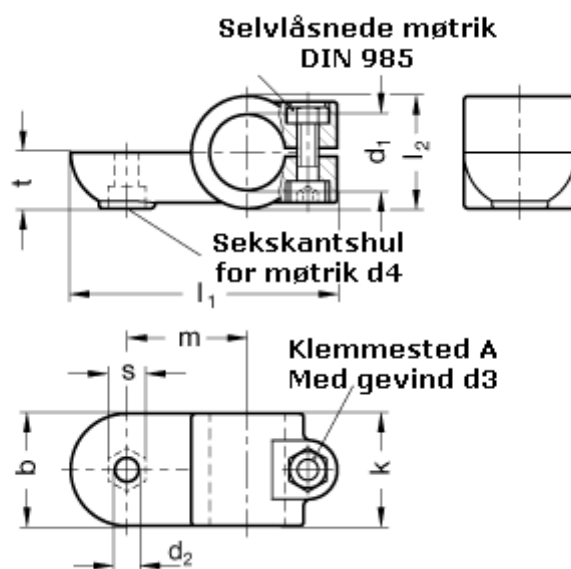

Article number: 20278B40OZ2BL

Description: E+G Swivel clamp connector
GN278-B40-OZ-2-BL

Measures

$b = 65$	$m = 70$
$d_1 = B40$	$s = 17.0$
$d_2 = 10.5$	$t = 32.5$
$d_3 = M10$	
$d_4 = M10$	
$k = 65$	
$l_1 = 148$	
$l_2 = 65$	